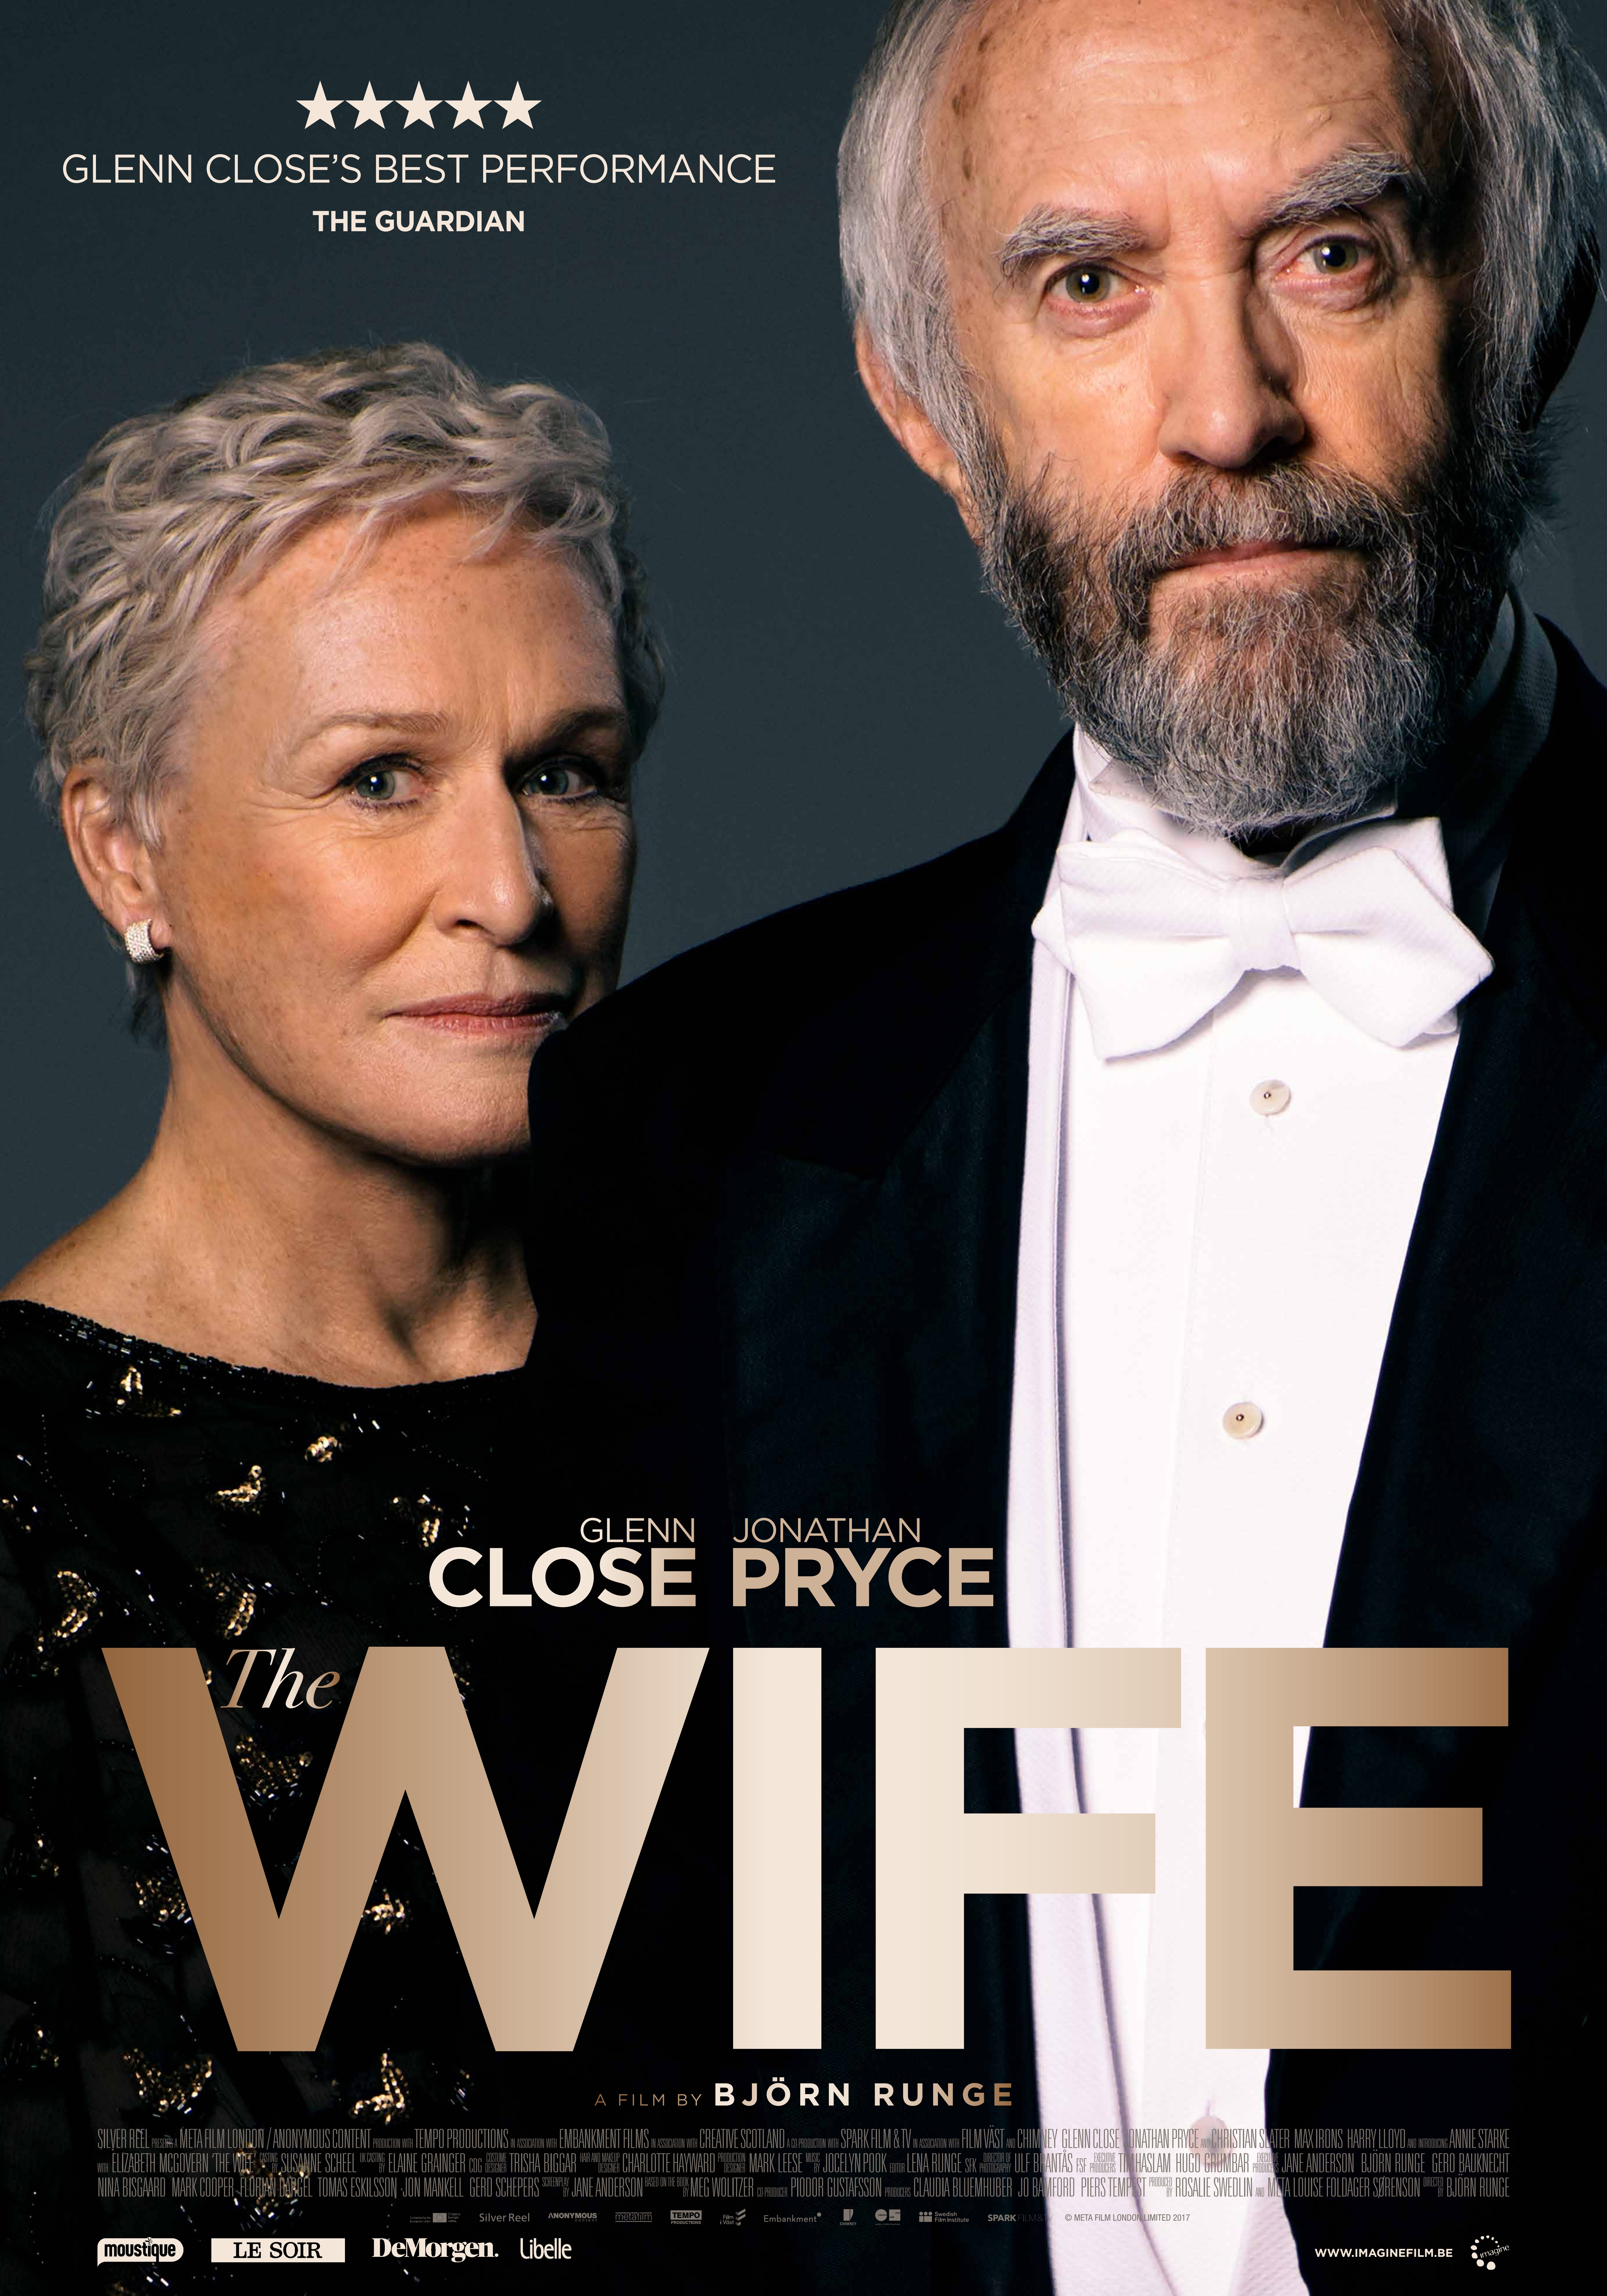

GLENN CLOSE'S BEST PERFORMANCE  
THE GUARDIAN

GLENN JONATHAN  
**CLOSE PRYCE**

*The*  
**WIFE**

A FILM BY **BJÖRN RUNGE**

SILVER REEL PRESENTS A META FILM LONDON / ANONYMOUS CONTENT PRODUCTION WITH TEMPO PRODUCTIONS IN ASSOCIATION WITH EMBANKMENT FILMS IN ASSOCIATION WITH CREATIVE SCOTLAND A CO-PRODUCTION WITH SPARK FILM & TV IN ASSOCIATION WITH FILM VÄST AND CHIMNEY GLENN CLOSE JONATHAN PRYCE AND CHRISTIAN SLATER MAX IRONS HARRY LLOYD AND INTRODUCING ANNIE STARKE  
WITH ELIZABETH MCGOVERN 'THE WIFE' CASTING BY SUSANNE SCHEEL UNCASTING BY ELAINE GRAINGER CO-CASTING BY TRISHA BIGGAR HAIR AND MAKEUP BY CHARLOTTE HAYWARD PRODUCTION DESIGNER MARK LEESE MUSIC BY JOCELYN POOK EDITOR LENA RUNGE EXECUTIVE PRODUCERS TIM HASLAM HUGO GRUMBAR EXECUTIVE PRODUCERS JANE ANDERSON BJÖRN RUNGE GERO BAUKNECHT  
NINA BISGAARD MARK COOPER FLOREAN DARGEL TOMAS ESKILSSON JON MANKELL GERO SCHEPERS SCREENPLAY BY JANE ANDERSON BASED ON THE BOOK BY MEG VOLTIZER CO-PRODUCER PIODOR GUSTAFSSON PRODUCED BY CLAUDIA BLUENHUBER JO BAINFORD PIERS TEMPLIST PRODUCED BY ROSALIE SWEDLIN AND META LOUISE FOLDAGER SØRENSEN DIRECTED BY BJÖRN RUNGE

moustique LE SOIR DeMorgen. Libelle Silver Reel ANONYMOUS metafilm TEMPO PRODUCTIONS Film i Väst Embankment SPARK FILM & TV © META FILM LONDON LIMITED 2017

WWW.IMAGINEFILM.BE